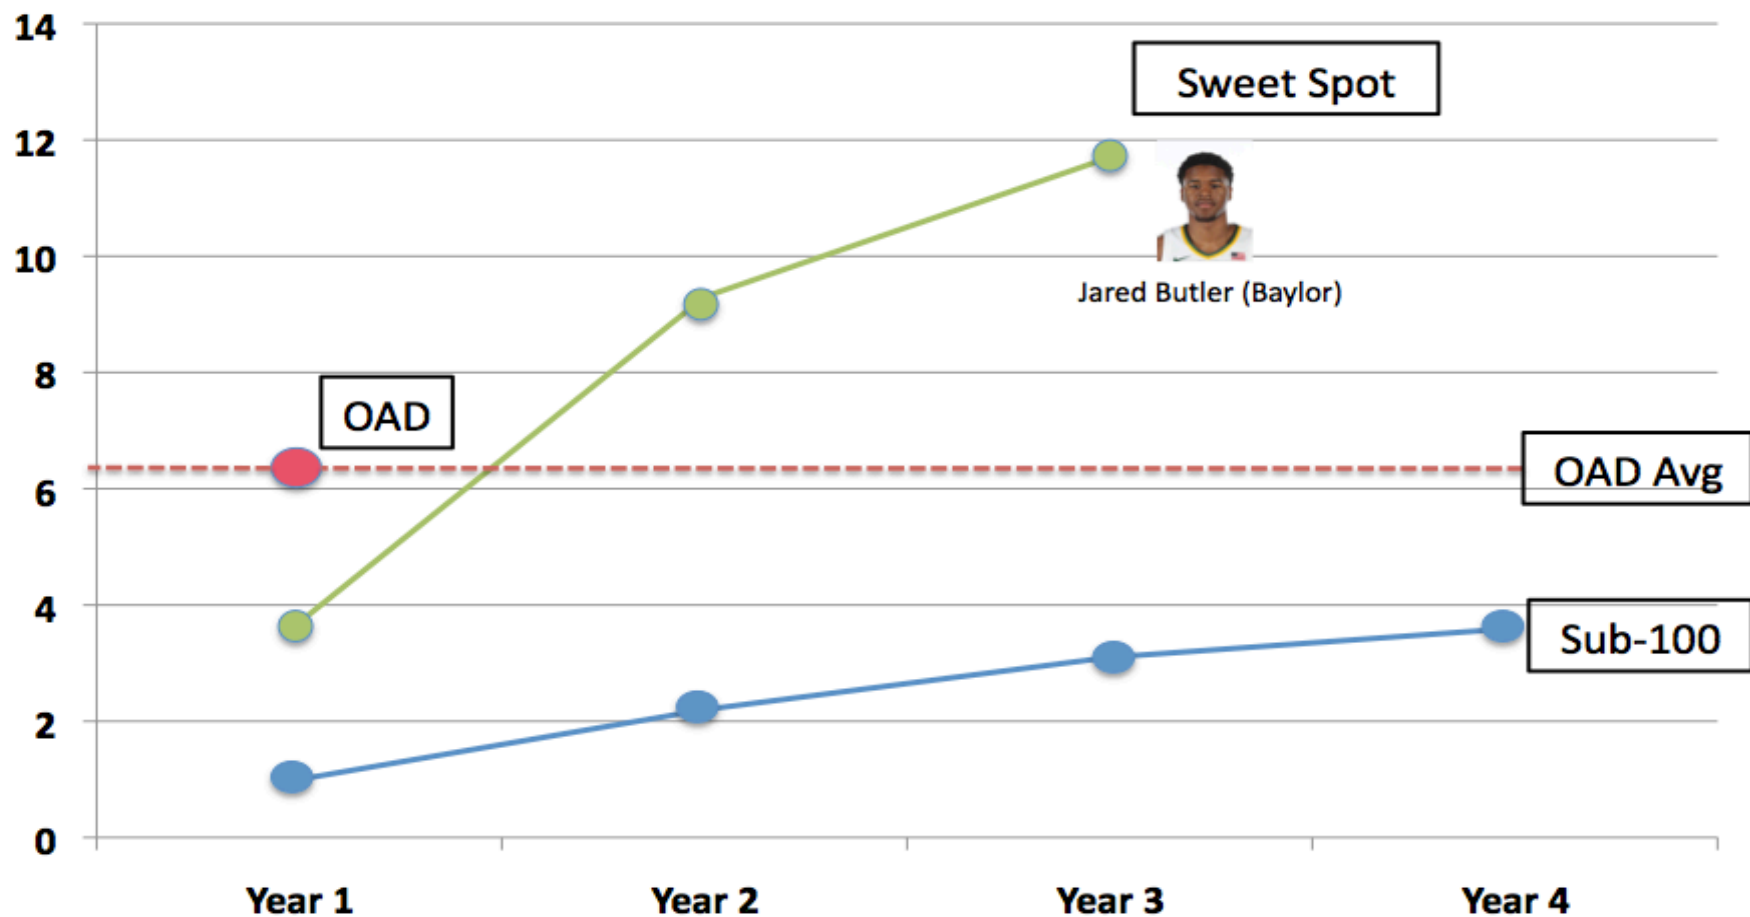

OAD, Sweet Spot and Sub-100 Player Development

Box +/-

How Portals Change The Market

Box +/-

The Sweet Spot

(Box +/- AVG)

The Sweet Spot

(Box +/- AVG)