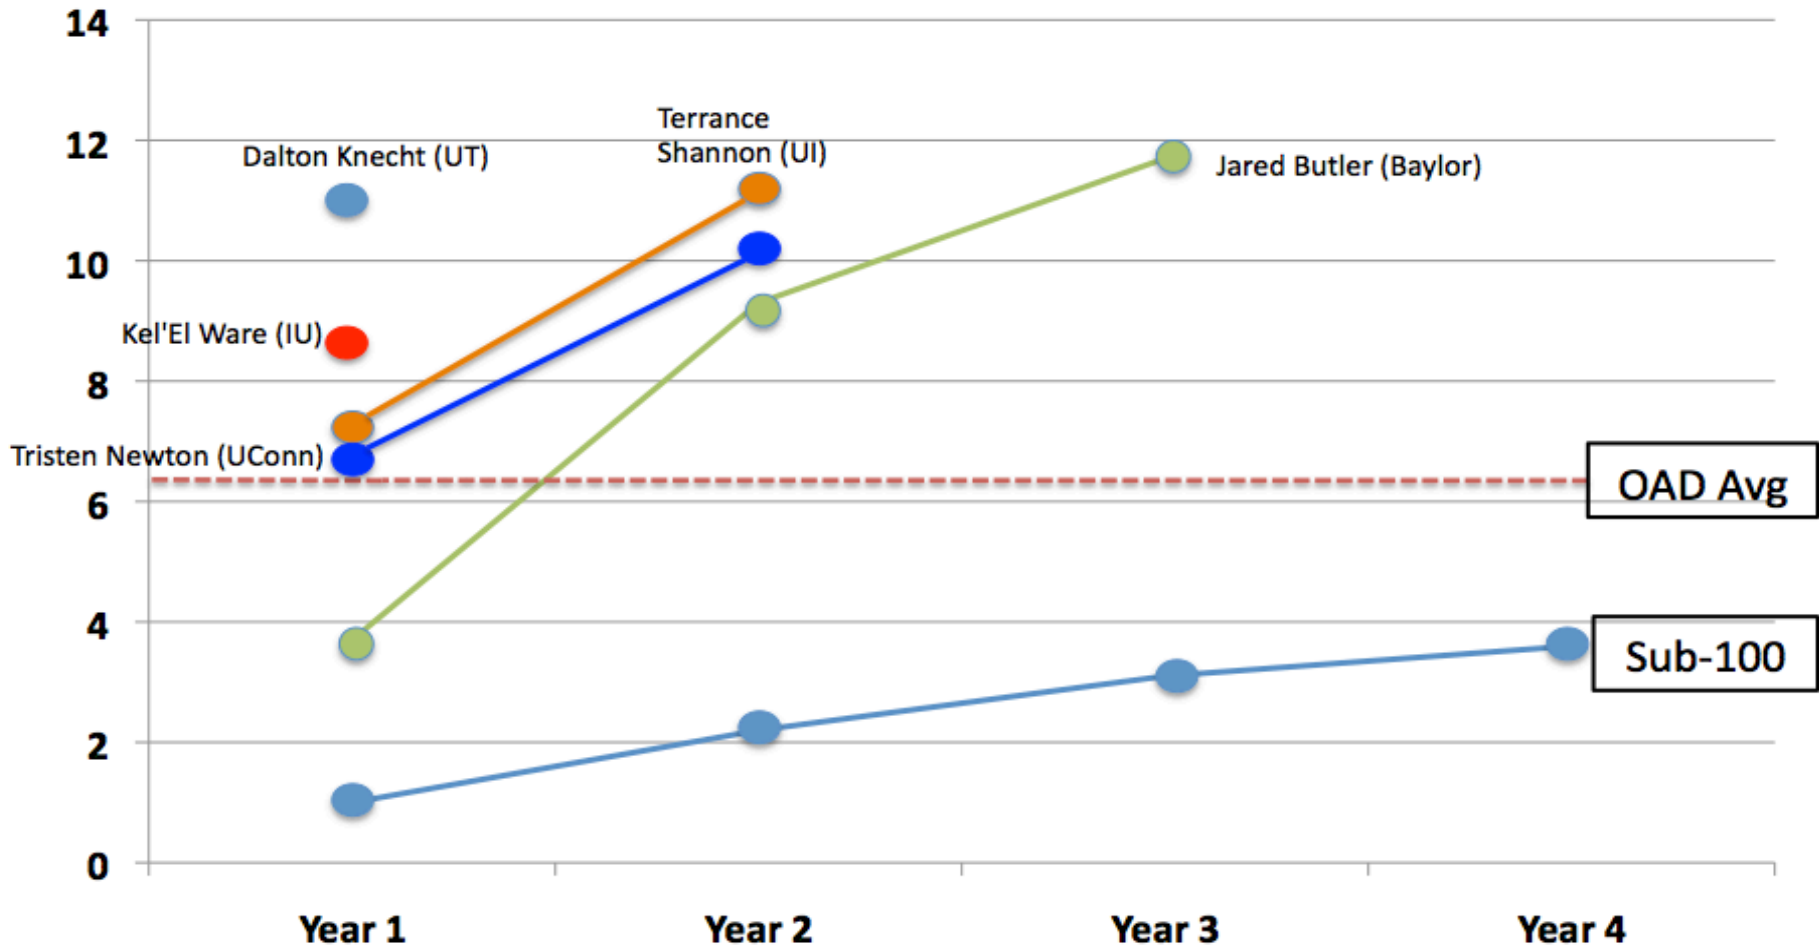

OAD, Sweet Spot and Sub-100 Player Development

Box +/-

How Portals Change The Market

Box +/-

The Sweet Spot

(Box +/- AVG)

The Sweet Spot

(Box +/- AVG)