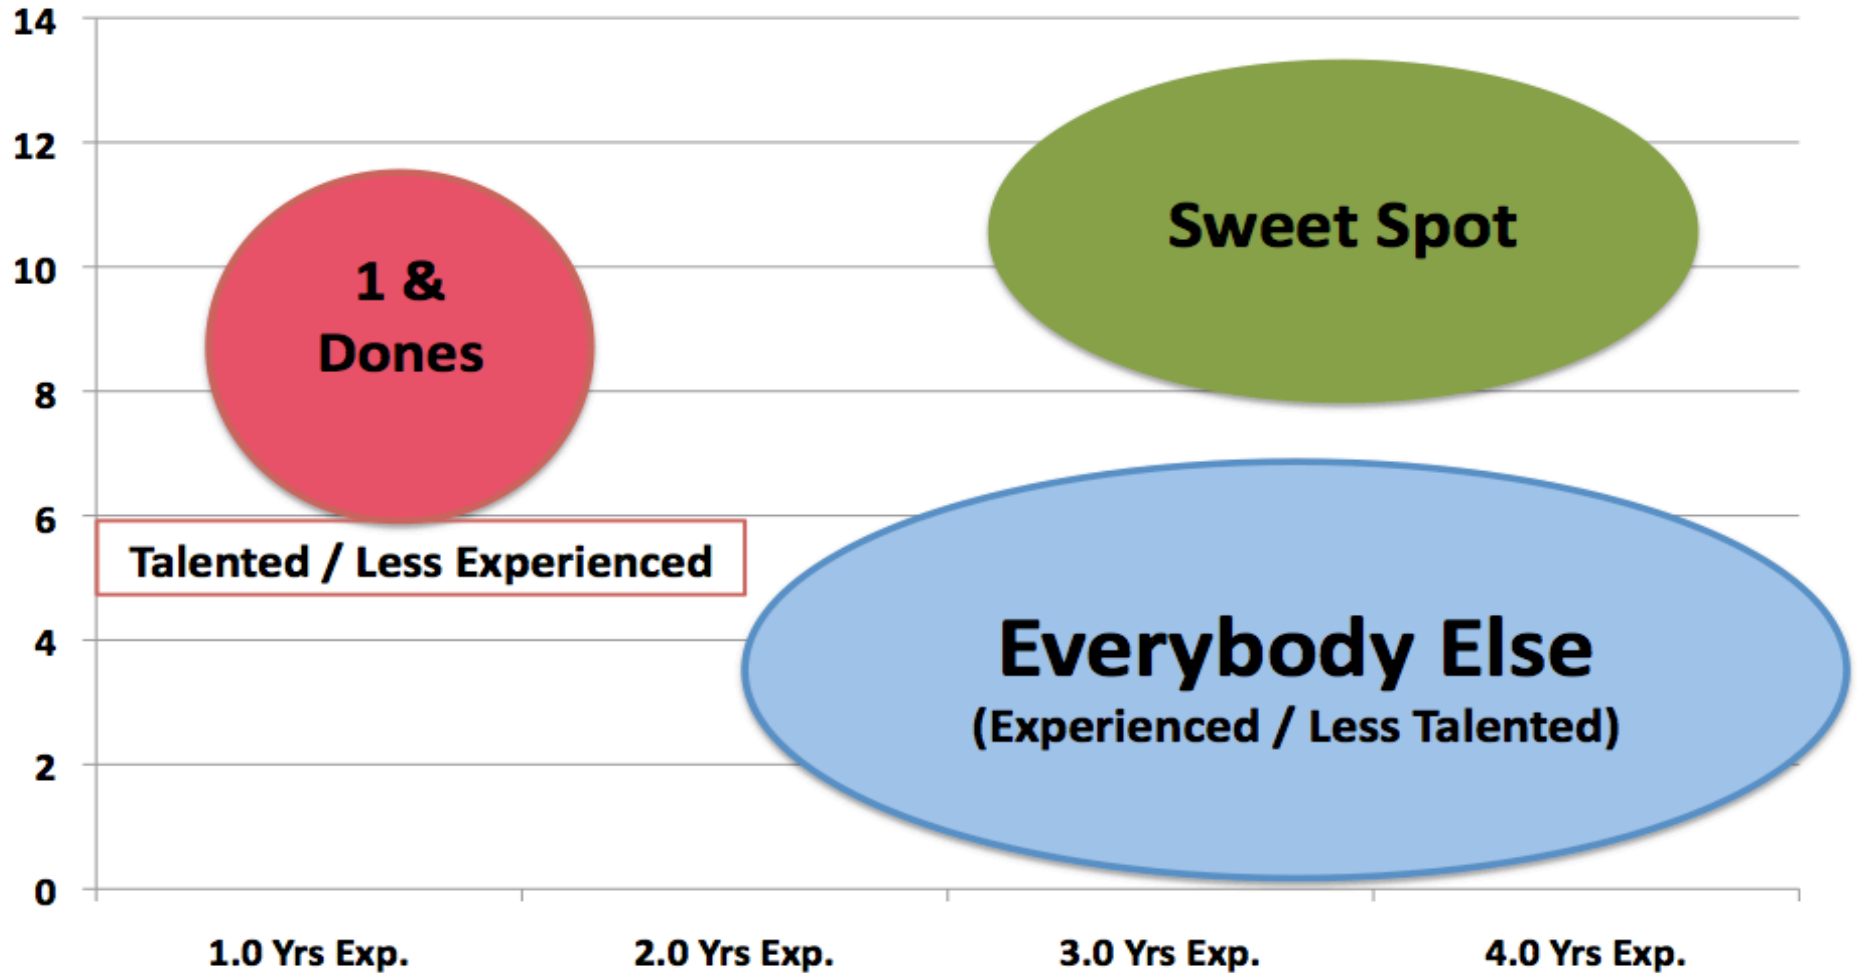

OAD, Sweet Spot and Sub-100 Player Development

Box +/-

How Portals Change The Market

Box +/-

The Sweet Spot

(Box +/- AVG)

The Sweet Spot

(Box +/- AVG)